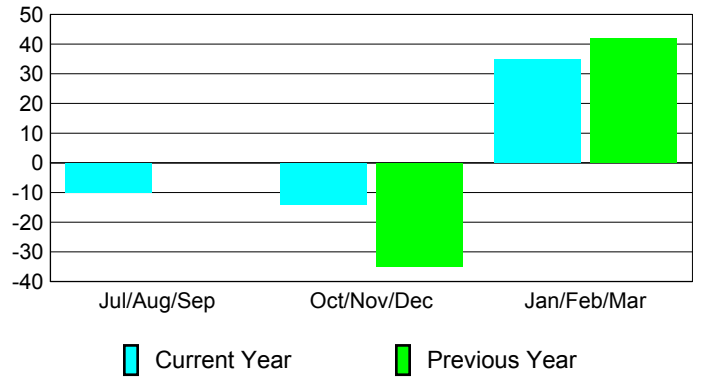

Comparison of Membership Gain/Loss

Current Year Compared to the Previous Year